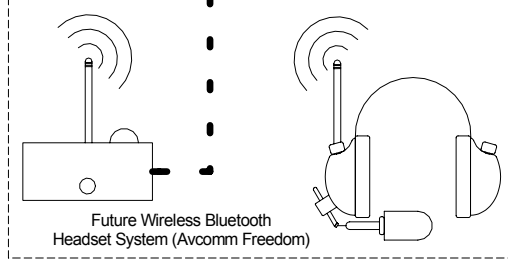

All Stations Are  
The Same  
-Any Tiger Performance  
Headset / Helmet and  
Cable Configuration May  
Be Used.

# TIGER

**PERFORMANCE**

Item: <b>4 Station Stereo Intercom System Overall Diagram</b>		
Part #:	<b>T-615**</b>	Date: <b>05/14/09</b>
Drawing ID:	<b>System Rev. A</b>	Page: <b>1 of 1</b>

Drawing Not To Scale