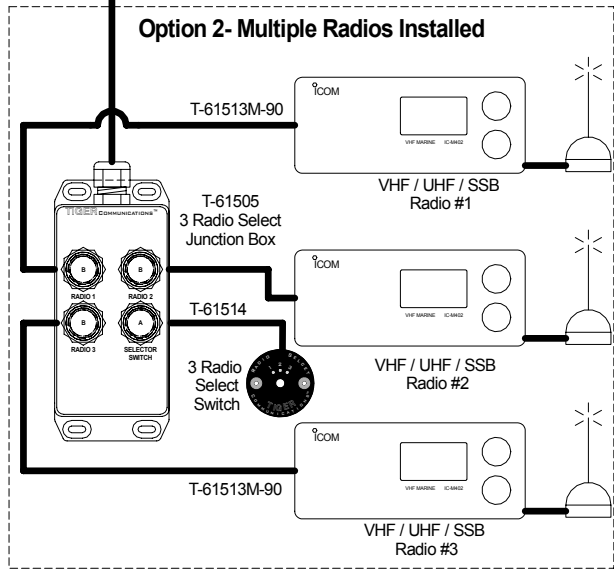

All Stations Are  
The Same  
-Any Tiger Performance  
Headset / Helmet and  
Cable Configuration May  
Be Used.

# TIGER

**PERFORMANCE**

Item: <b>4 Station Stereo Intercom System Overall Diagram</b>		
Part #:	<b>T-615**</b>	Date: <b>05/14/09</b>
Drawing ID:	<b>System Rev. A</b>	Page: <b>1 of 1</b>

Drawing Not To Scale