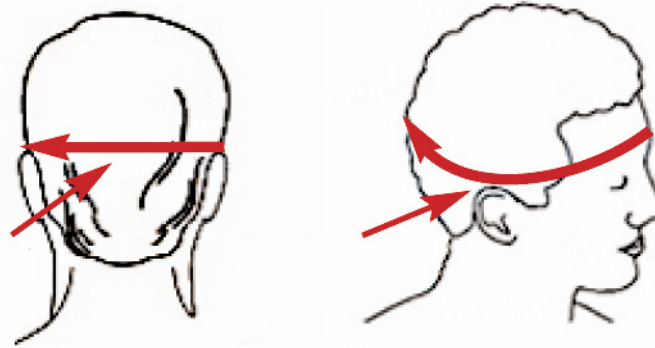

## How to determine the correct size for your ICARO Helmet

SIZE	CM	INCHES
XS	54cm	21.25" (21-1/4")
S	55-56cm	21.625"-22.0" (21 5/8"-22")
M	57-58cm	2.5"-22.875" (22 1/2"-22 7/8")
L	59-60cm	23.25"-23.625" (23 1/4"-23 5/8")
XL	61-62cm	24.0"-24.375" (24" 24 3/8")
XXL	63-64cm	24.75"-25.25" (24 3/4"-24 1/4")

**The best technique is to use a cloth tape measure. Measure around your head at the widest point and obtain your sizing from the chart above.**