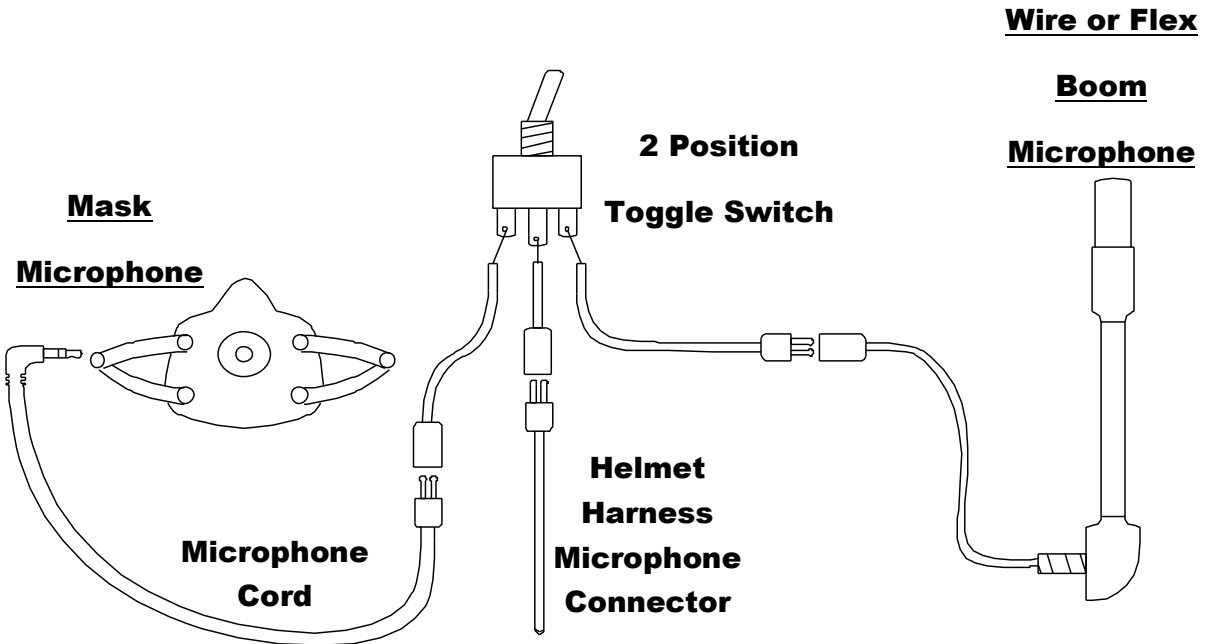

MASK MICROPHONE HELMET SWITCH OPTIONS DIAGRAM

HELMET INSTALLED

Velcro Helmet Mounted

In-Line Plug-In

Note: Dual GA and Lemo Versions Also Available