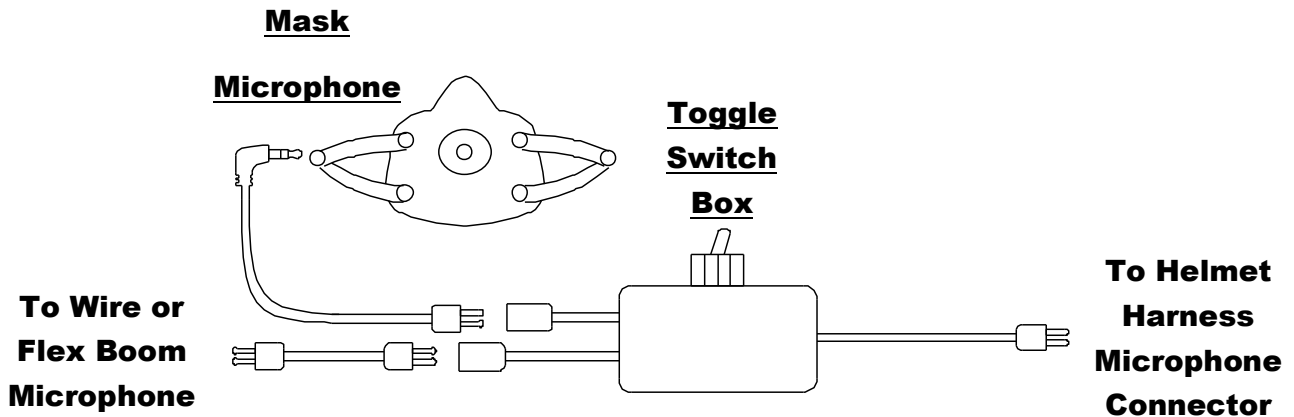

MASK MICROPHONE HELMET SWITCH OPTIONS DIAGRAM

HELMET INSTALLED

Velcro Helmet Mounted

In-Line Plug-In

Note: Dual GA and Lemo Versions Also Available