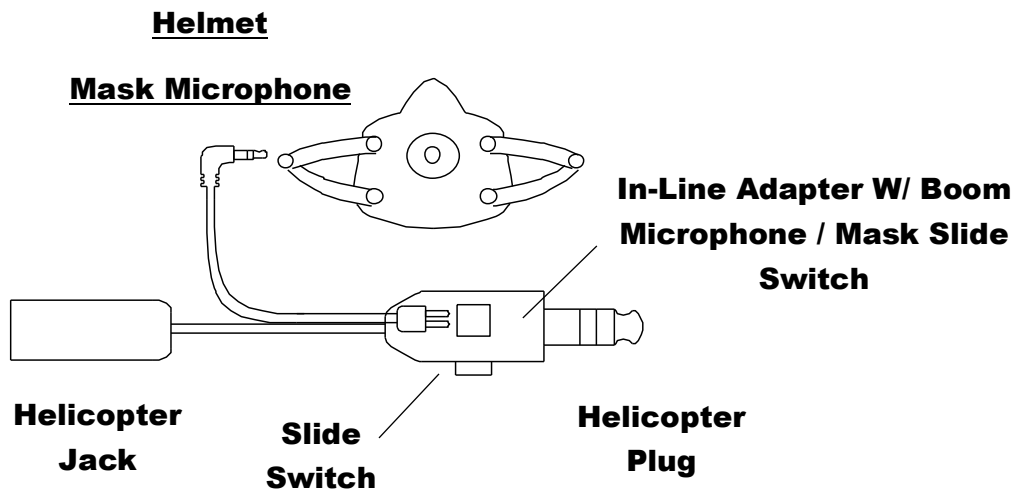

MASK MICROPHONE HELMET SWITCH OPTIONS DIAGRAM

HELMET INSTALLED

Velcro Helmet Mounted

In-Line Plug-In

Note: Dual GA and Lemo Versions Also Available